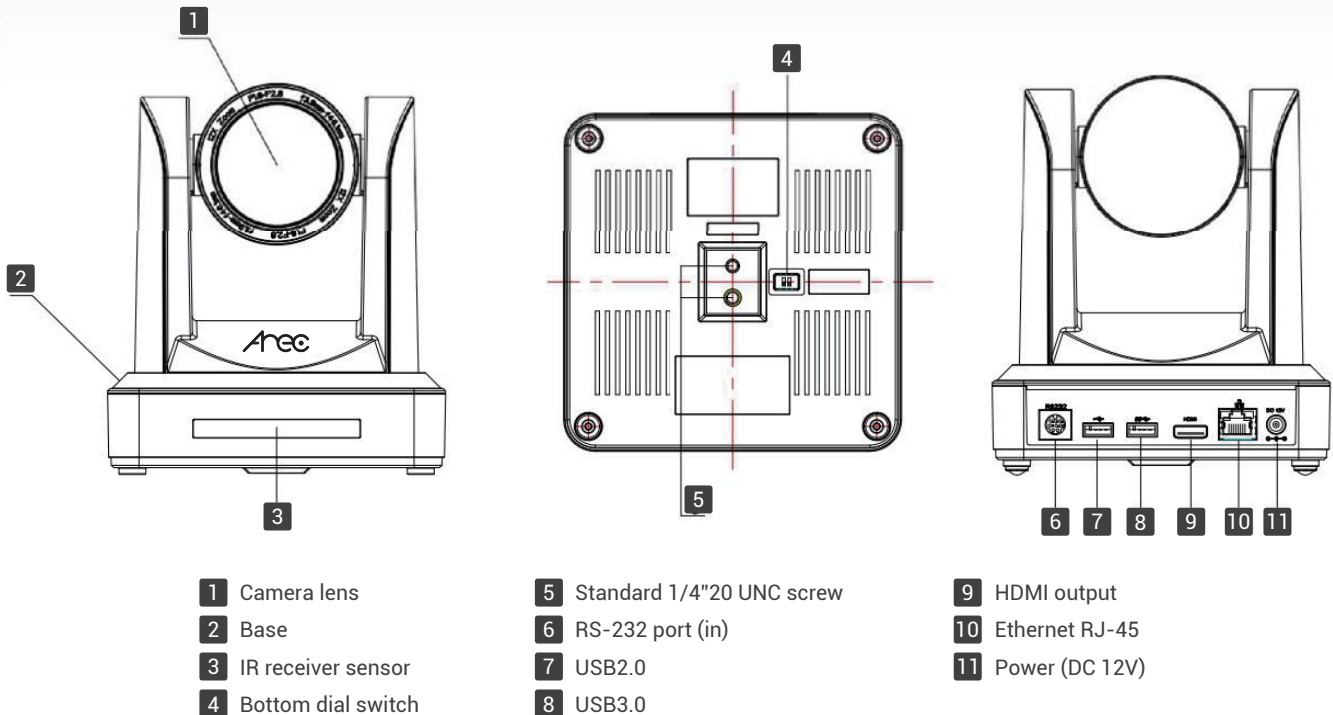

#### Quiet and Quick Pan/Tilt Mechanism

CI-22H supports 340 degree rotation, a 120 degree tilt range, and 20x zoom with auto focus capability. The pan/tilt/zoom control functions can be performed remotely. Adopting step driving motor mechanism, CI-22H camera works extremely quiet and moves smoothly.

### ■ Camera Dimension

1 Camera lens

2 Base

3 IR receiver sensor

4 Bottom dial switch

5 Standard 1/4"20 UNC screw

6 RS-232 port (in)

7 USB2.0